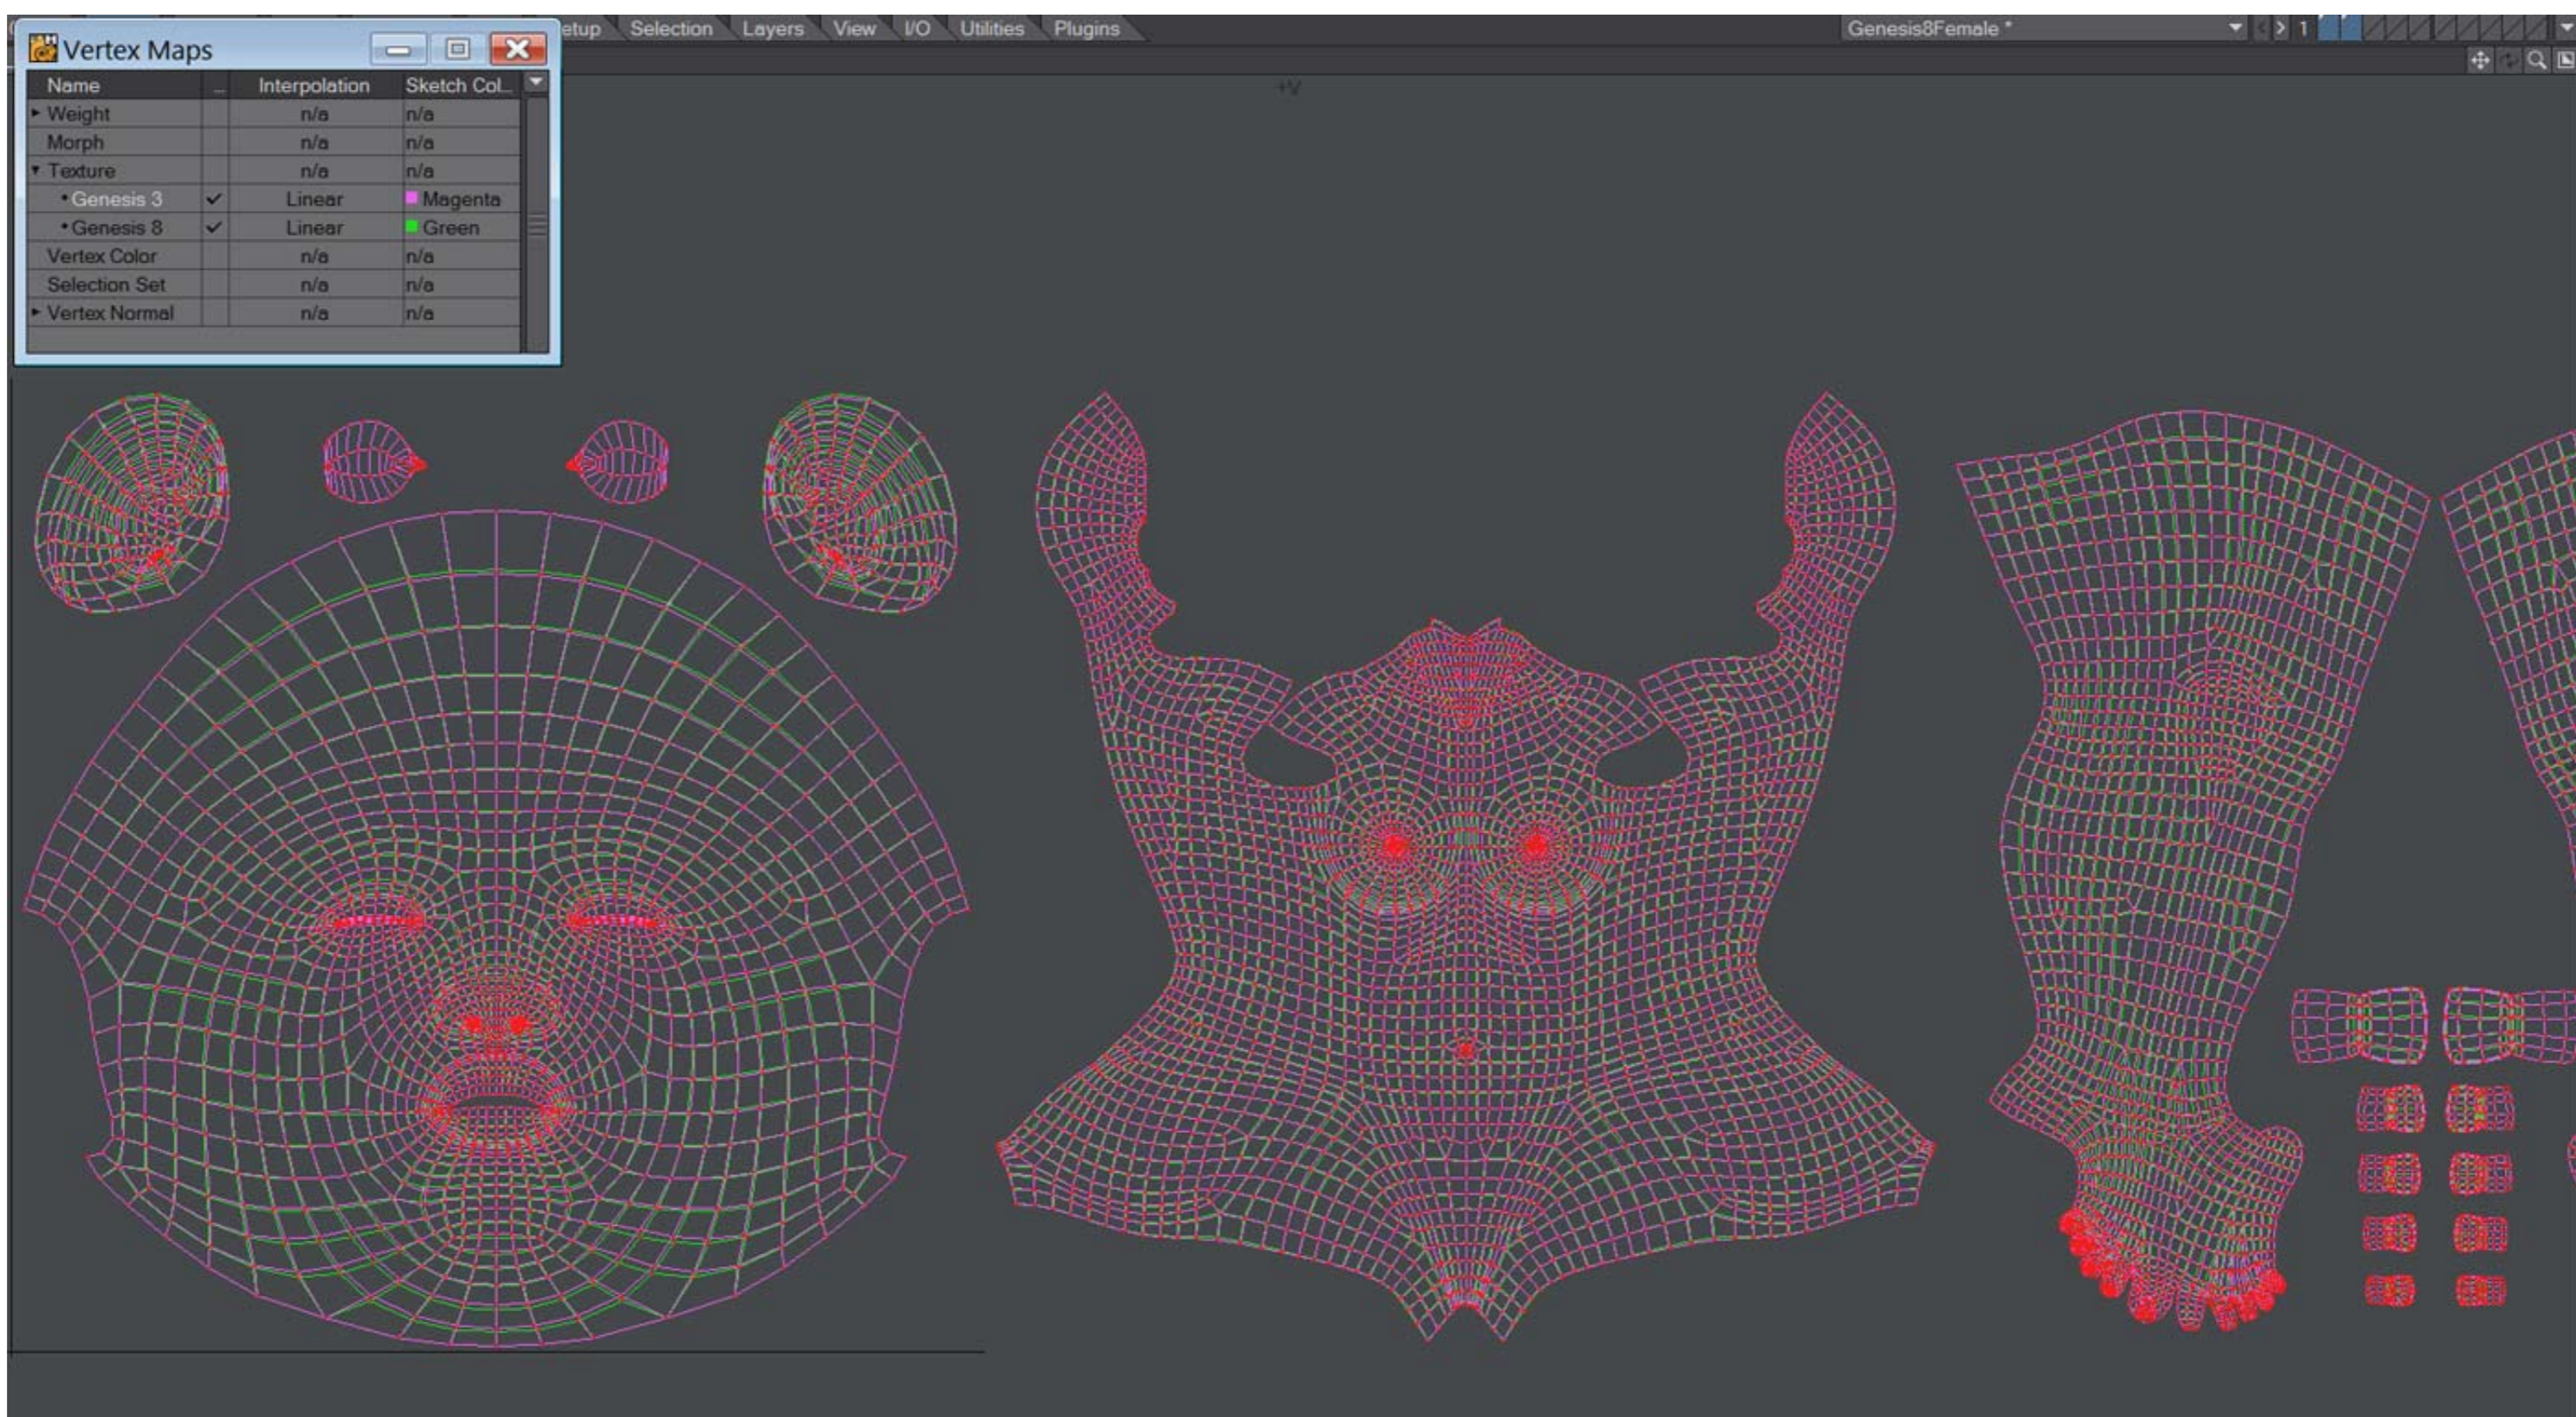

Download 

[Daz Genesis Genial Morphs](#)

[Daz Genesis Genial Morphs](#)

Download 

---

... and abnormal morph—ology (teratozoospermia: Figures usually refers to a base such as Genesis or Genesis 2 and can be people, ... with their own textures or materials and morphs which make them individual. ... Anatomy are usually add-ons for figures from genitalia, mermaid tails, robot ...

f8738bf902